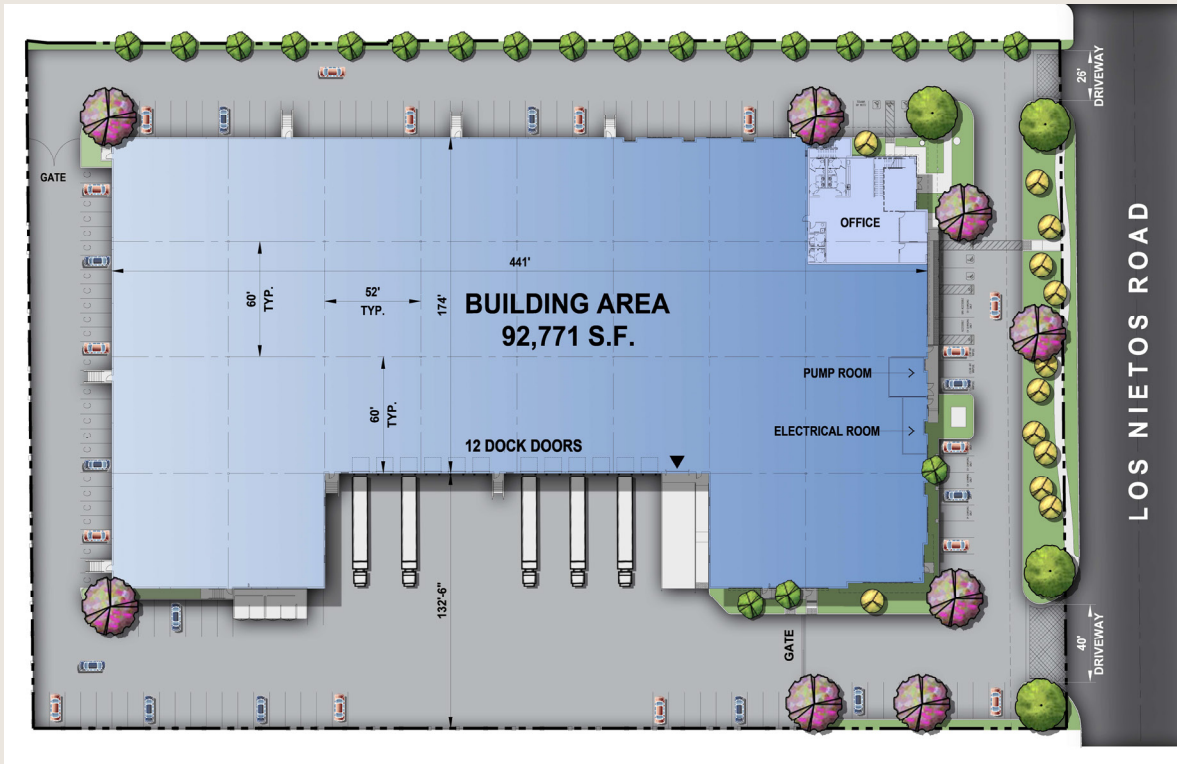

12521 Los Nietos

12521 LOS NIETOS ROAD
SANTA FE SPRINGS, CALIFORNIA

LOCATION

- Market: Los Angeles
- Panattoni Local Partner: Jacob LeBlanc

RELEVANT PROJECT FEATURES

- 92,771 SF Distribution Facility
- Available SF: 92,771 SF
- 4.57 Acre Site
- Construction Commencement: November 2021
- Project Completion: June 2022
- 32' Clear Height