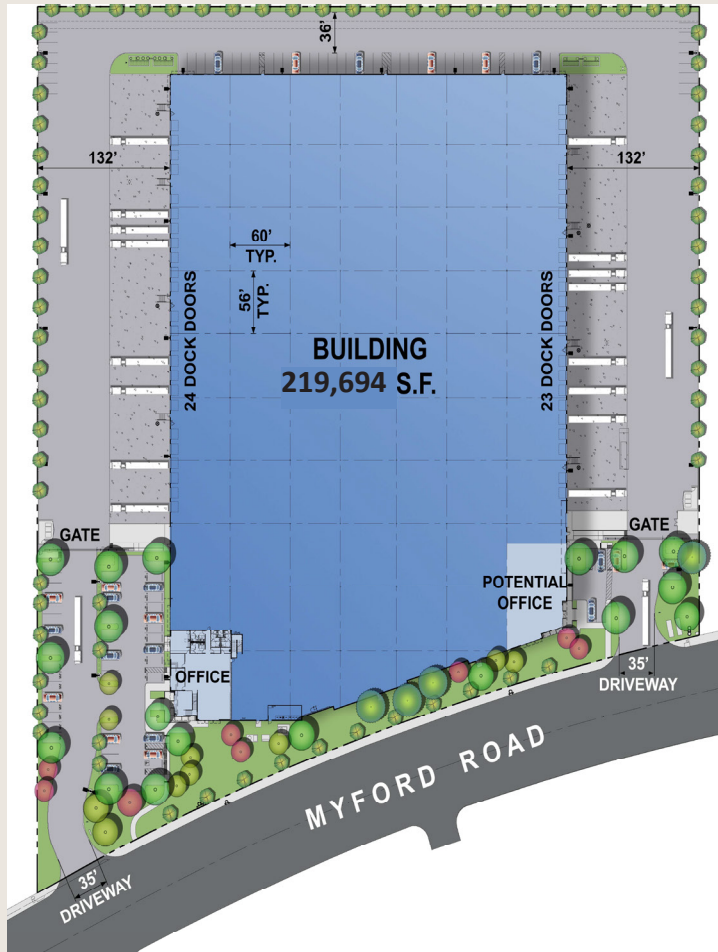

14451 Myford Road

14451 MYFORD ROAD
TUSTIN, CALIFORNIA

LOCATION

- Market: Orange County
- Panattoni Local Partner: Jacob LeBlanc

RELEVANT PROJECT FEATURES

- 219,694 SF Distribution Facility
- Available SF: 219,694 SF
- 9.90 Acre Site
- Construction Commencement: August 2021
- Project Completion: August 2022