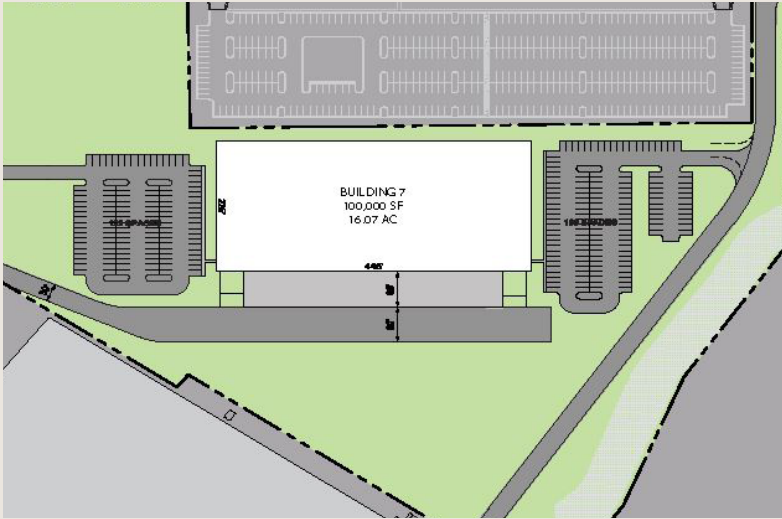

Beckwith Farms - Phase 3

LOTS 7 & 9
12002 EASTGATE BOULEVARD
MT. JULIET, TENNESSEE

LOCATION

- Market: Mt. Juliet
- Panattoni Local Partner: Whitfield Hamilton

RELEVANT PROJECT FEATURES

- 2 Distribution Facilities Totaling 240,000 SF
- 32.98 Acre Site