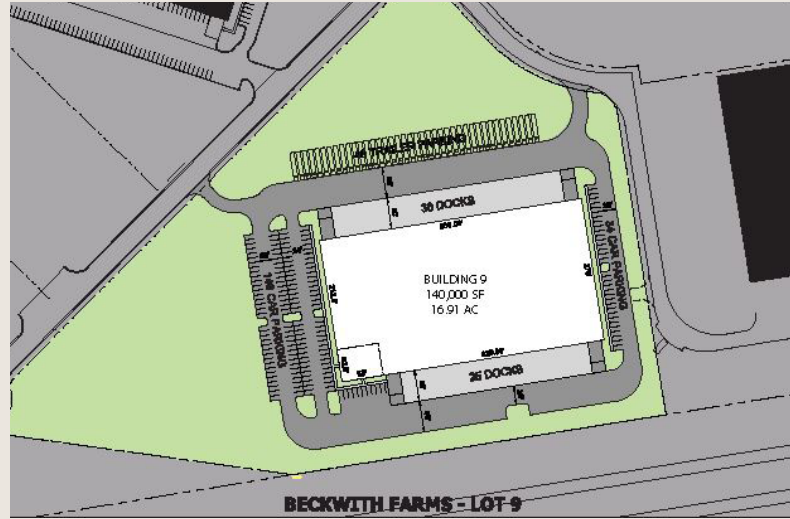

Beckwith Farms - Phase 3

LOTS 7 & 9
12002 EASTGATE BOULEVARD
MT. JULIET, TENNESSEE

LOCATION

- Market: Mt. Juliet
- Panattoni Local Partner: Whitfield Hamilton

RELEVANT PROJECT FEATURES

- 2 Distribution Facilities Totaling 240,000 SF
- 32.98 Acre Site