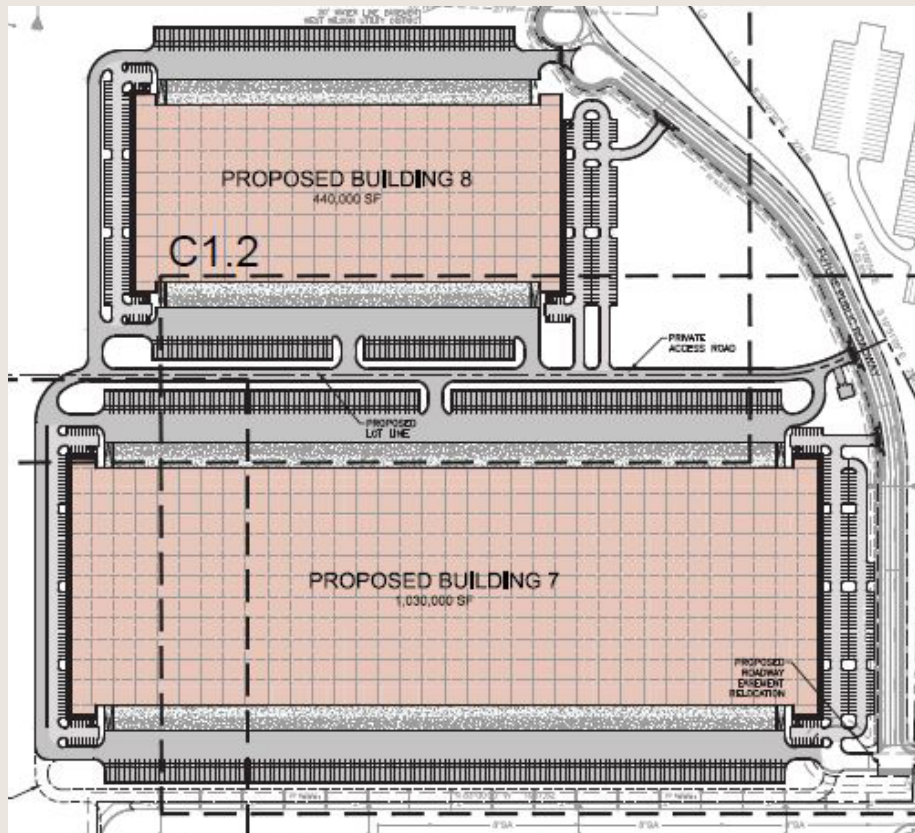

# Beckwith West - Phase 4

BECKWITH FARMS  
EAST DIVISION ST.  
MT. JULIET, TENNESSEE

## RELEVANT PROJECT FEATURES

- 2 Distribution Facilities Totaling 1,479,676 SF
- Available SF: 1,479,676 SF
- 133.08 Acre Site
- Construction Commencement: May 2018
- Project Completion: October 2019