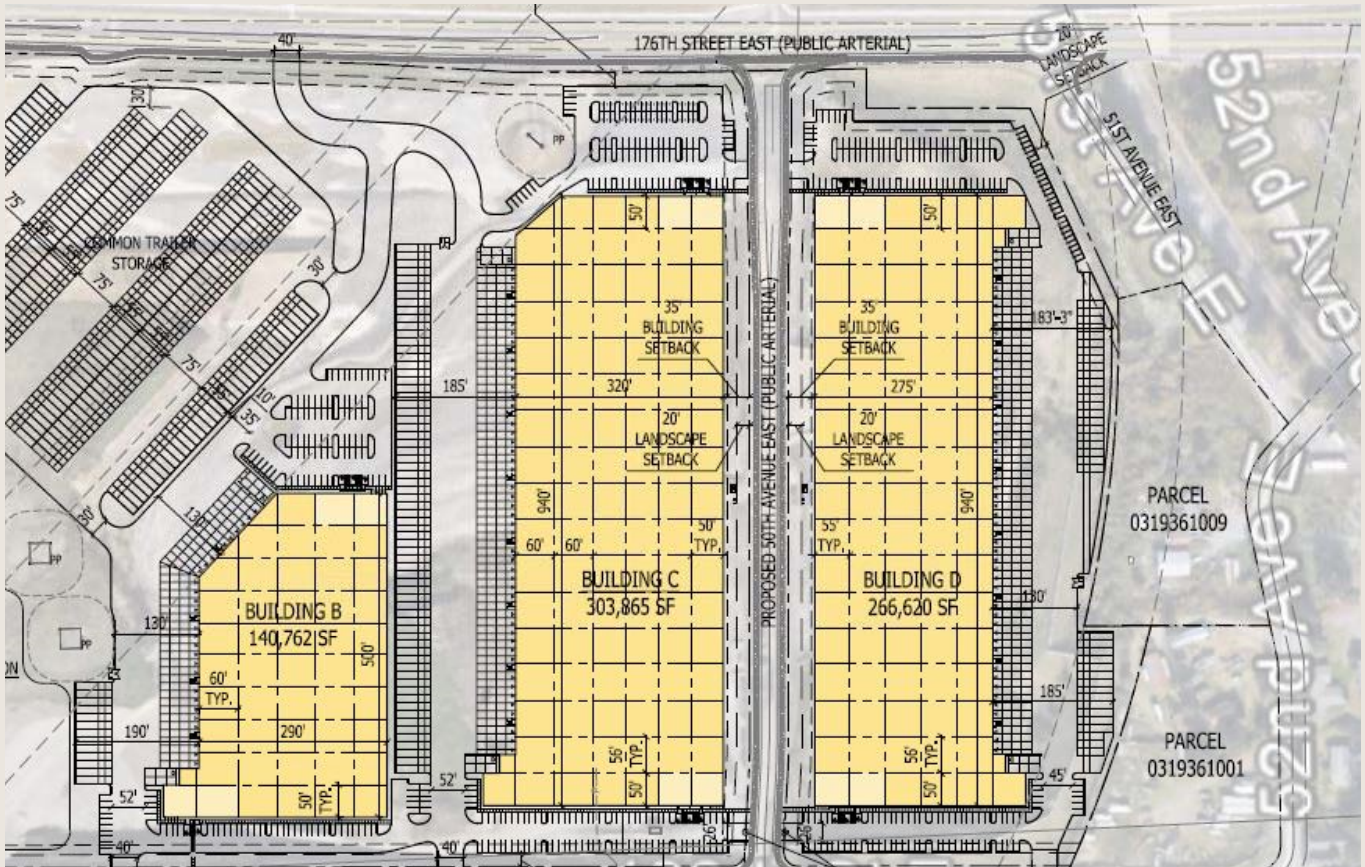

# Big Freddy Logistics

### RELEVANT PROJECT FEATURES

- 3 Distribution Facilities Totaling: 711,247 SF
- Available SF: 711,247
- 48.93 Acre Site
- Construction Commencement: January 2020
- Project Completion: May 2021
- 32'-36' Clear Height