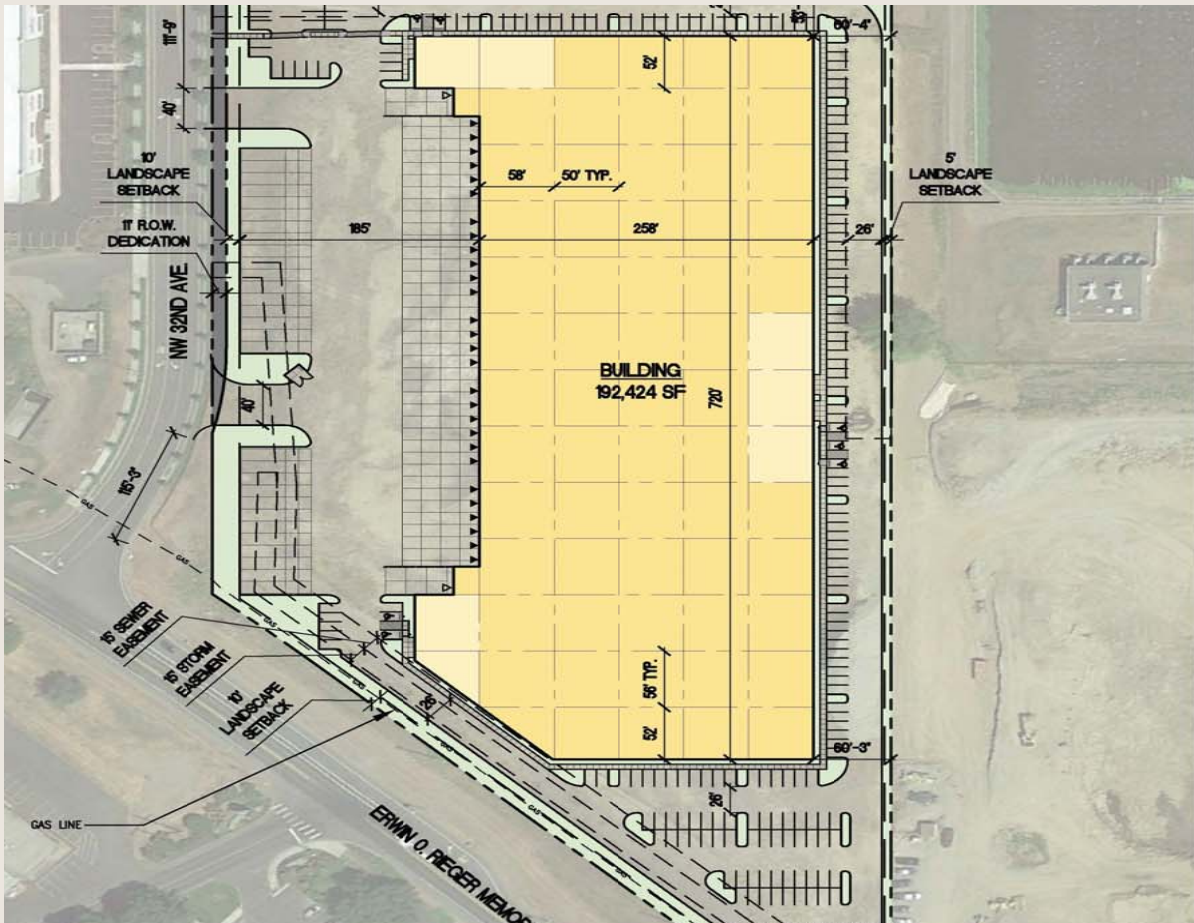

# Big River Logistics

## BIG RIVER LOGISTICS VANCOUVER, WASHINGTON

### RELEVANT PROJECT FEATURES

- 192,424 SF Distribution Facility
- Available SF: 192,424
- 10.39 Acre Site
- Construction Commencement: February 2020
- Project Completion: October 2021
- 36' Clear Height