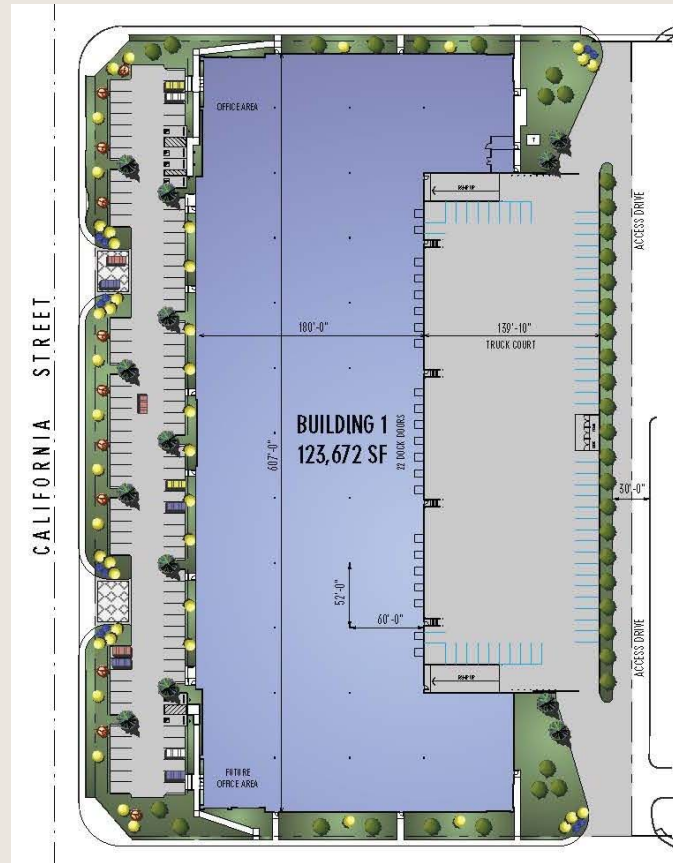

California & Campus - Building 1

715 EAST CALIFORNIA STREET
ONTARIO, CALIFORNIA