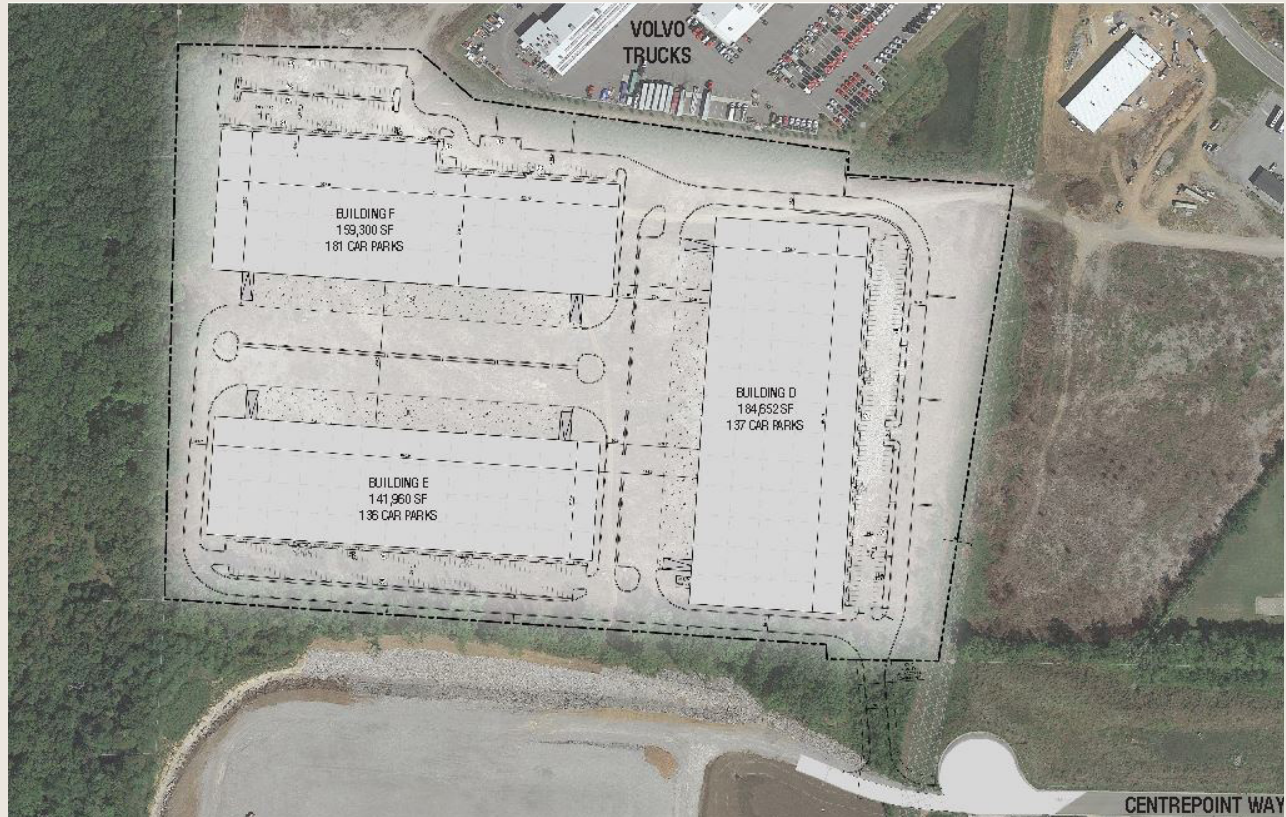

# CentrePointe - Nacarato

CENTREPOINTE DISTRIBUTION PARK  
CENTREPOINTE DRIVE  
LAVERGNE, TENNESSEE

#### LOCATION:

- Market: LaVergne
- Panattoni Local Partner: Whitfield Hamilton

#### RELEVANT PROJECT FEATURES

- 3 Distribution Facilities Totaling 485,912 SF
- Available SF: 56,892 SF
- 30.00 Acre Site
- Construction Commencement: October 2016
- Project Completion: October 2017
- 32' Clear Height