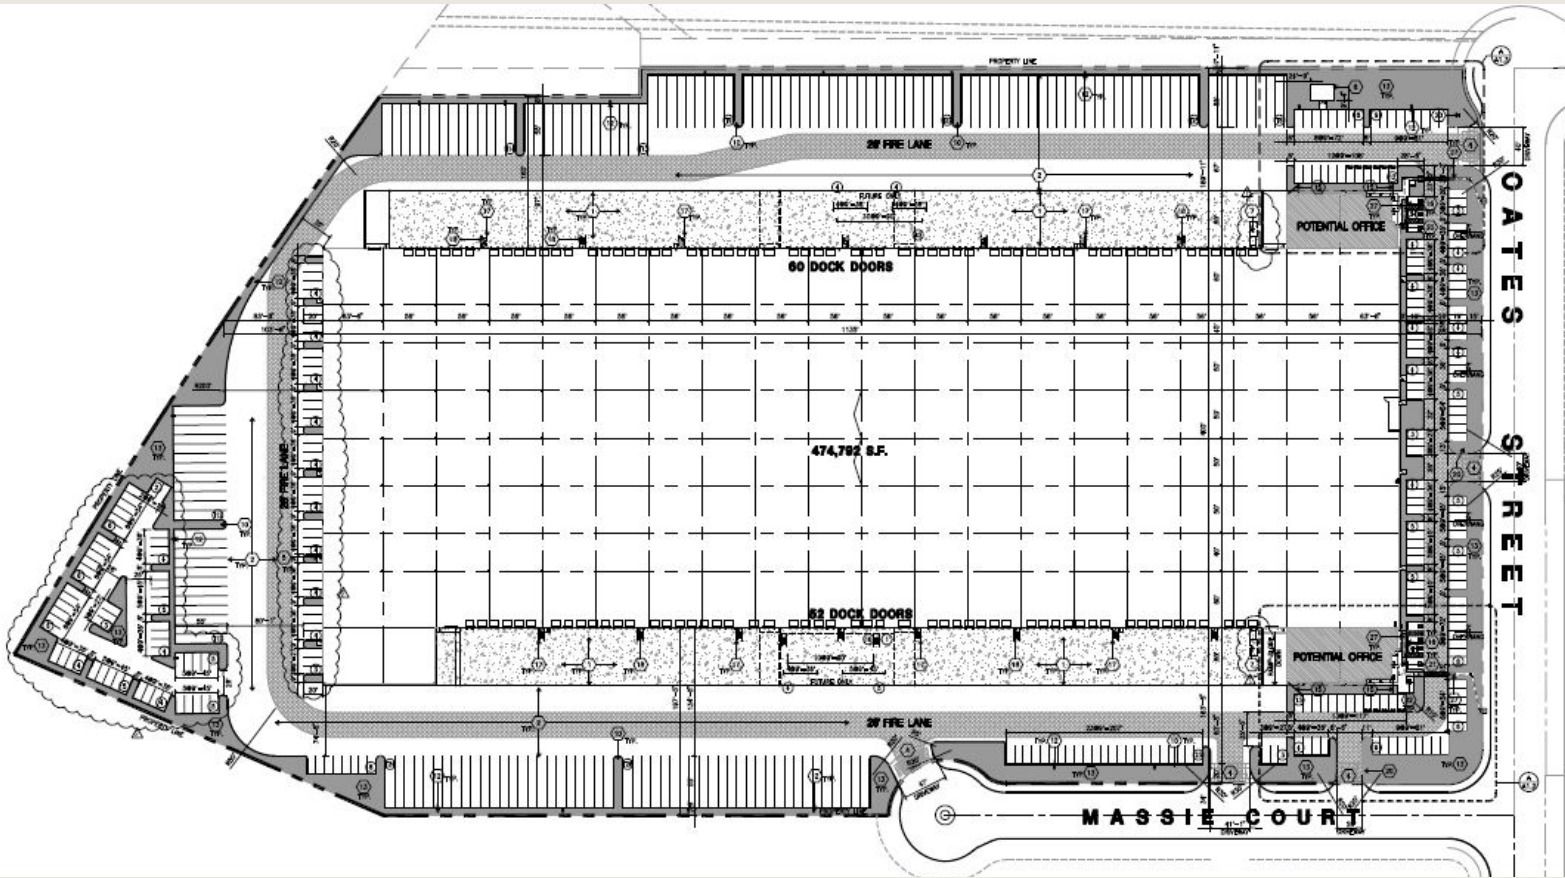

Massie Court

3600 MASSIE COURT
WEST SACRAMENTO, CALIFORNIA

LOCATION

- Market: West Sacramento
- Panattoni Local Partner: Tim Schaedler

RELEVANT PROJECT FEATURES

- 474,792 SF Distribution Facility
- 23.65 Acre Site
- Acquired 2017