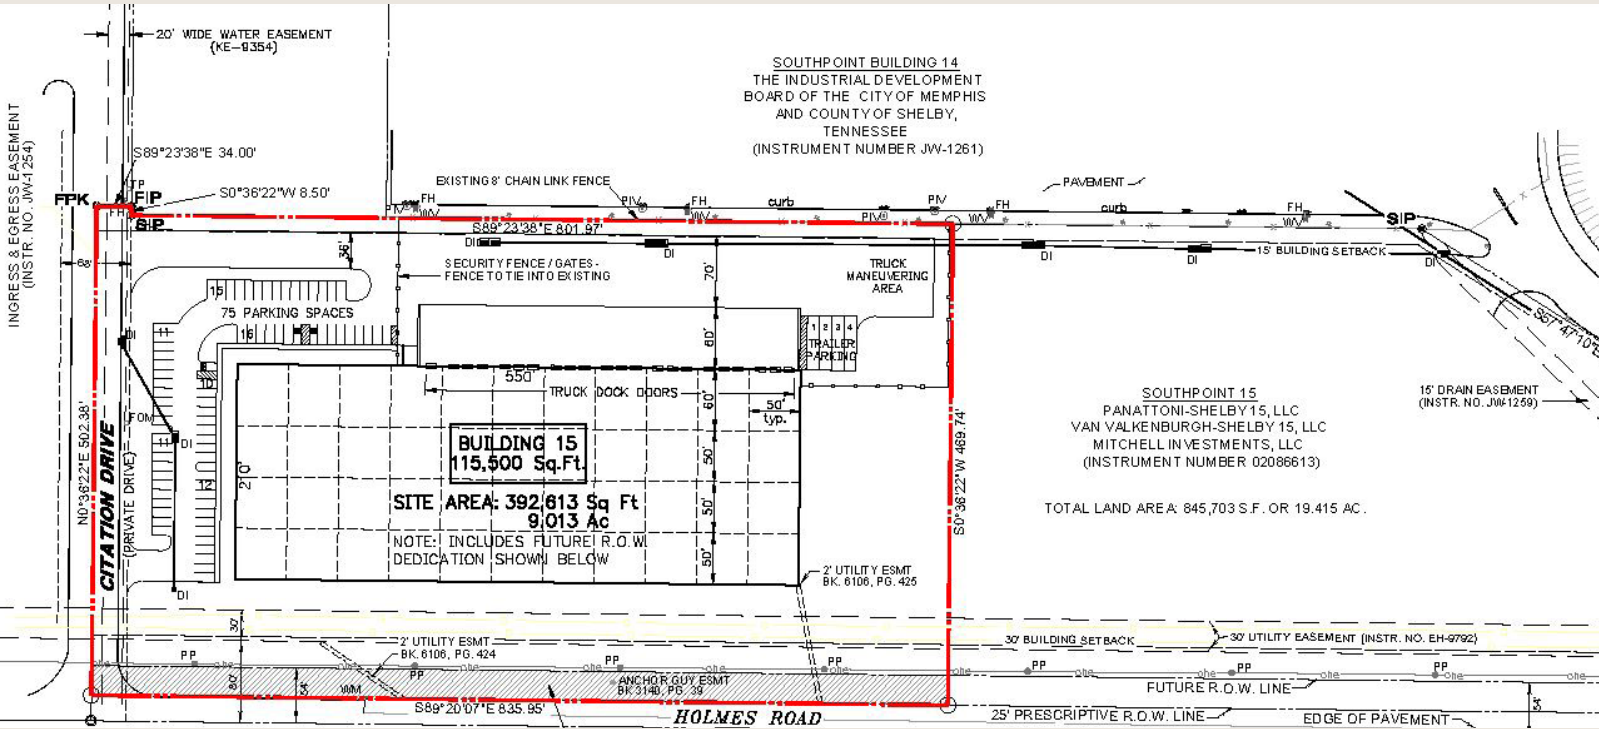

Memphis Remnant Land

4795 IMAGINATION DRIVE
MEMPHIS, TENNESSEE

LOCATION

- Market: Memphis
- Panattoni Local Partner: Whitfield Hamilton

RELEVANT PROJECT FEATURES

- 4.72 Acre Site
- Acquired 2016