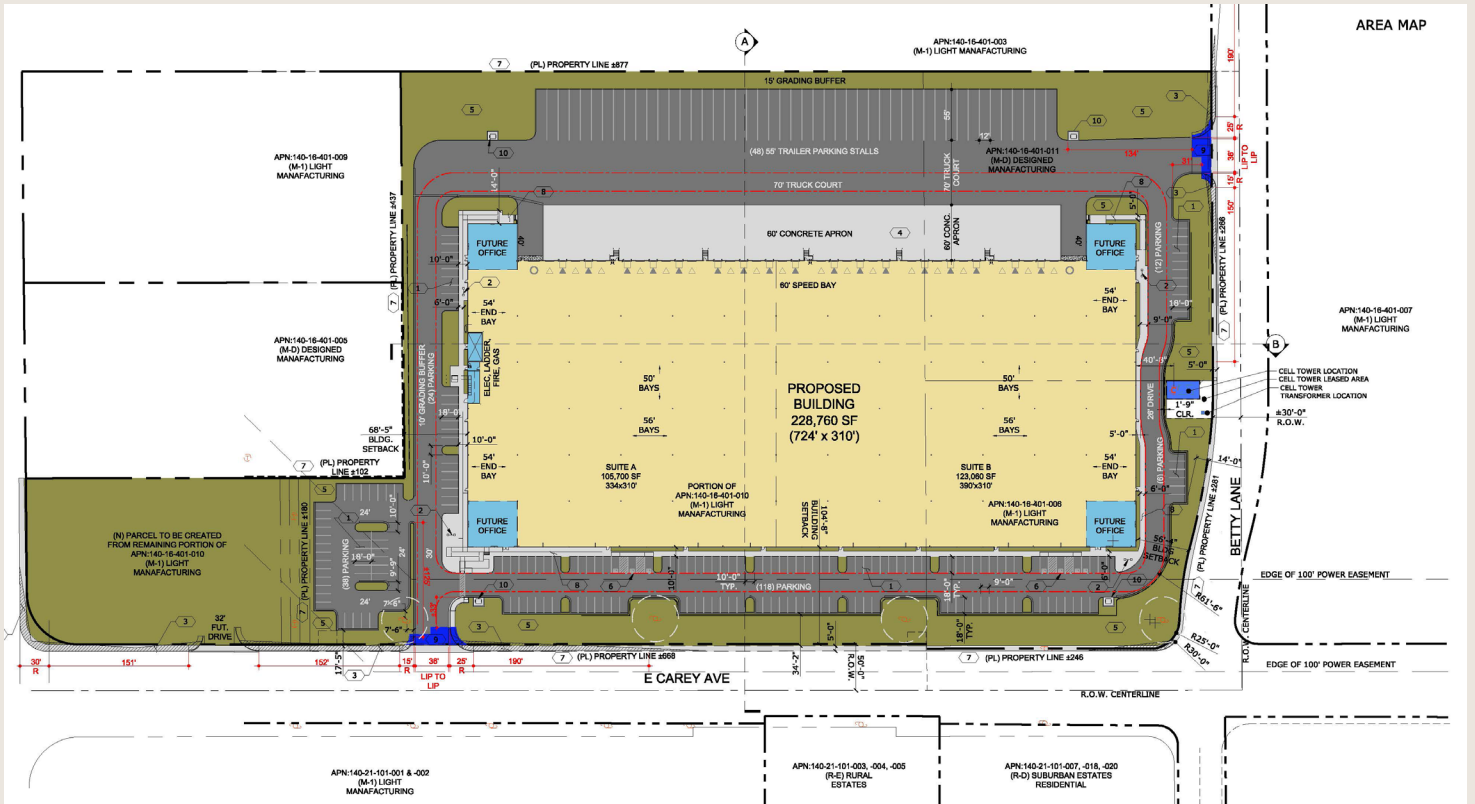

Nellis Commerce Center

NELLIS COMMERCE CENTER LAS VEGAS, NEVADA

LOCATION

- Market: Las Vegas
- Panattoni Local Partner: Doug Roberts

RELEVANT PROJECT FEATURES

- 228,760 SF Distribution Facility
- Available SF: 228,760 SF
- 14.04 Acre Site
- Construction Commencement: March 2023
- Project Completion: November 2024
- 32' Clear Height