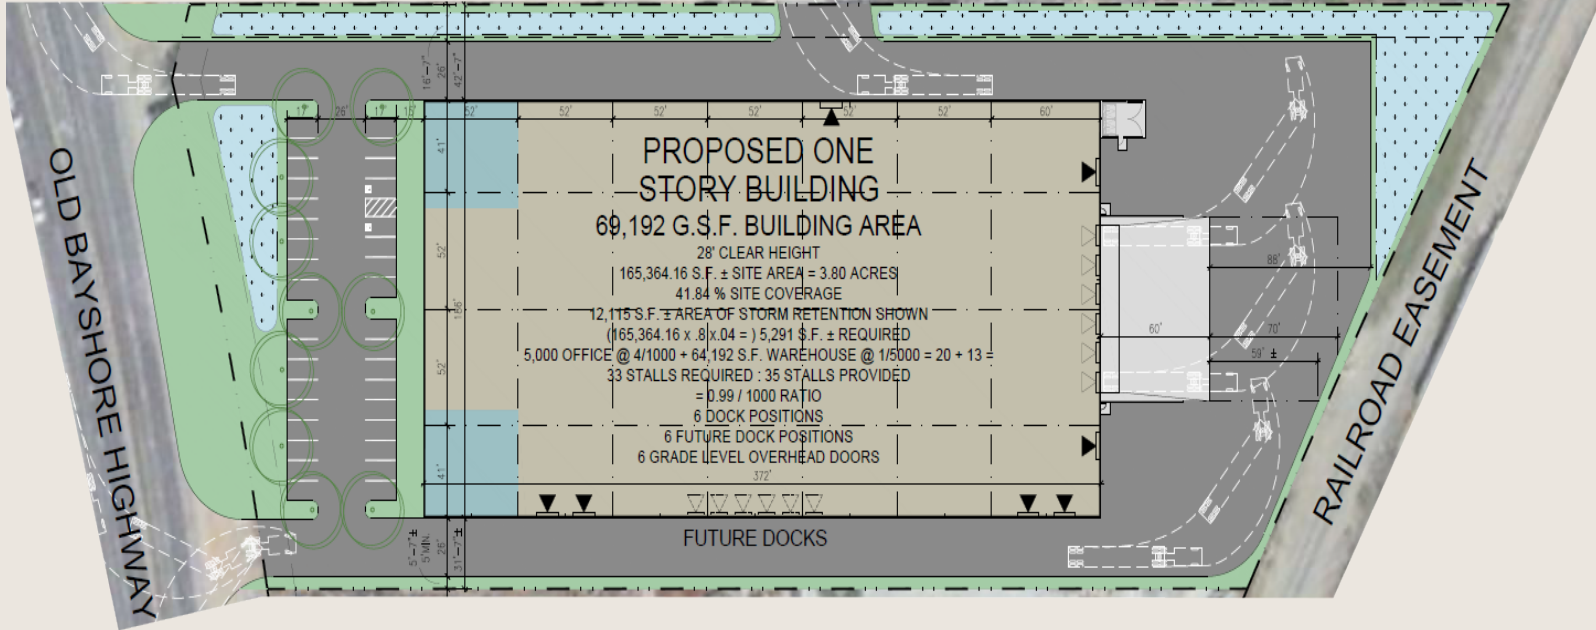

Old Bayshore North

1420 OLD BAYSHORE HIGHWAY
SAN JOSE, CALIFORNIA

LOCATION

- Market: San Jose
- Panattoni Local Partner: Tim Schaedler

RELEVANT PROJECT FEATURES

- 69,192 SF Distribution Facility
- Available SF: 69,192 SF
- 3.8 Acre Site
- Construction Commencement: October 2020
- Project Completion: August 2021
- 28' Clear Height