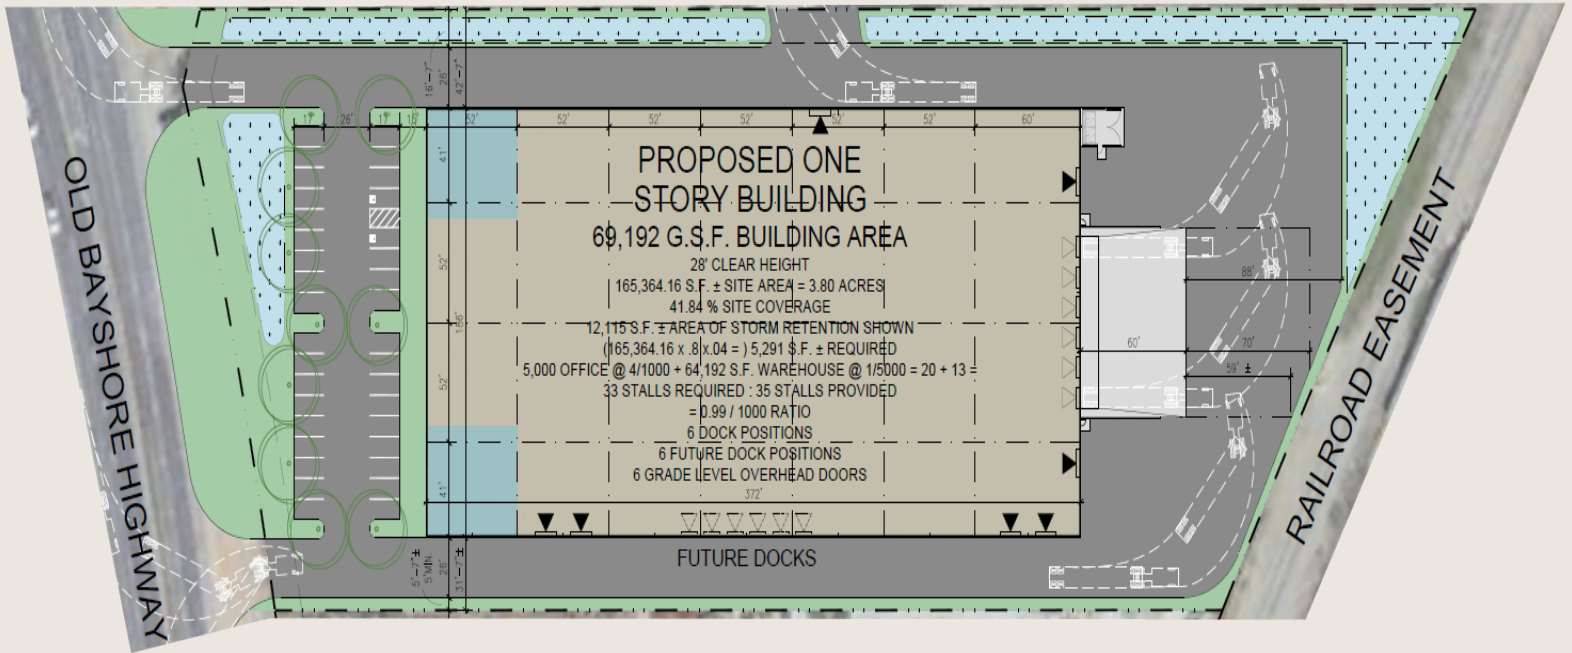

Old Bayshore North

1420 OLD BAYSHORE HIGHWAY
SAN JOSE, CALIFORNIA

LOCATION

- Market: San Jose
- Panattoni Local Partner: Tim Schaedler

RELEVANT PROJECT FEATURES

- 69,192 SF Distribution Facility
- Available SF: 69,192 SF
- 3.8 Acre Site
- Construction Commencement: February 2020
- Project Completion: October 2020
- 28' Clear Height